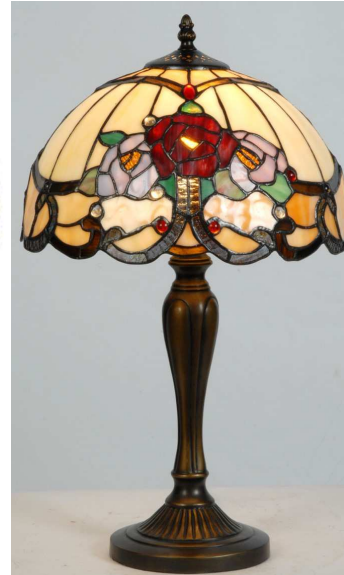

G1202962 ¥28,000
W30cmH51cm 薔薇