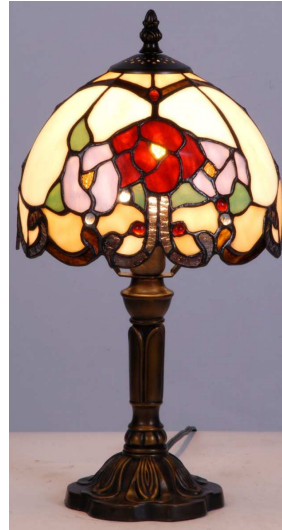

G1203657 ¥30,000

W30cmH48cm

薔薇と蜻蛉 (琉璃)

G0804772 ¥20,000
W20cmH38cm 葡萄

G0805446A ¥22,000
W20cmH38cm 薔薇

G0802962 ¥18,000
W20cmH38cm 薔薇

G0801403-1 ¥18,000
W20cmH38cm 薔薇

G1204772 ¥30,000
W30cmH51cm 葡萄